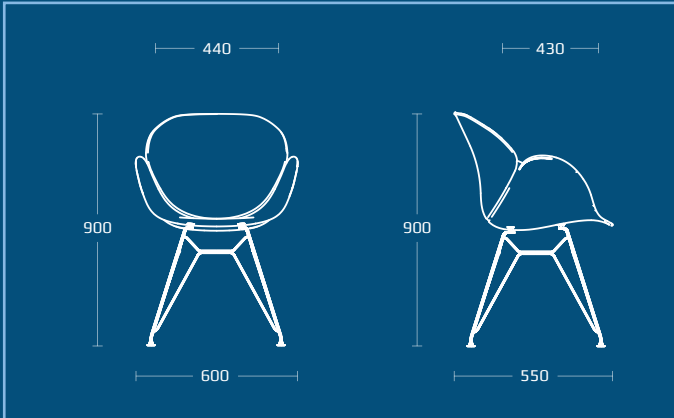

AXIS

AXIS

The Axis range ticks many a box when it comes to specifying a cafe or breakout seating option. It's sleek, curved shape creates a comfortable seating position in both variants. Mix and match frames, colours and shells to bring your area to life.

AXIS - AX-TL-HIGH

AX-TL(SP) - OPTIONAL UPHOLSTERED SEAT PAD

AXA-FLC / AXA-TL / AXA-FLB

AXIS

AX-TL

Axis chair with beech legs.

DIMENSIONS	
WIDTH	470mm
DEPTH	470mm
SEAT HEIGHT	470mm
OVERALL HEIGHT	830mm

AX-FLC / AX-FLB

Axis chair with chrome / black steel legs.

DIMENSIONS	
WIDTH	470mm
DEPTH	470mm
SEAT HEIGHT	470mm
OVERALL HEIGHT	830mm

AX-TL-HIGH

Axis high stool with beech legs.

DIMENSIONS	
WIDTH	470mm
DEPTH	470mm
SEAT HEIGHT	680mm
OVERALL HEIGHT	1080mm

AXIS

AXA-TL

Axis armchair with beech legs.

DIMENSIONS	
WIDTH	600mm
DEPTH	550mm
SEAT HEIGHT	470mm
OVERALL HEIGHT	900mm

AXA-FLC / AXA-FLB

Axis armchair with chrome / black steel legs.

DIMENSIONS	
WIDTH	600mm
DEPTH	550mm
SEAT HEIGHT	470mm
OVERALL HEIGHT	900mm