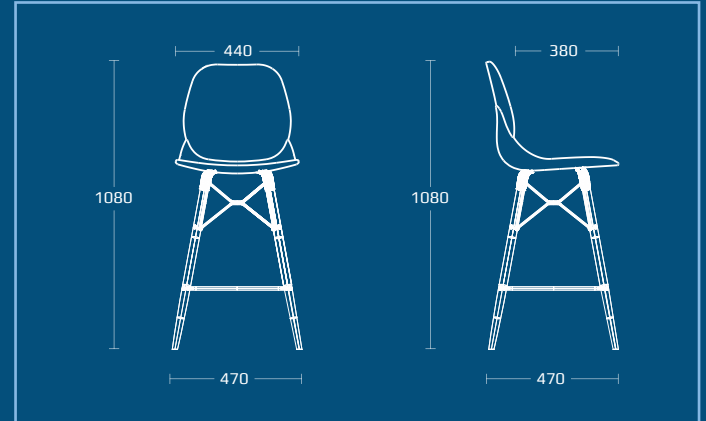

AXIS - AX-TL-HIGH

AX-TL(SP) - OPTIONAL UPHOLSTERED SEAT PAD

AXA-FLC / AXA-TL / AXA-FLB

AXIS

AX-TL

Axis chair with beech legs.

DIMENSIONS	
WIDTH	470mm
DEPTH	470mm
SEAT HEIGHT	470mm
OVERALL HEIGHT	830mm

AX-FLC / AX-FLB

Axis chair with chrome / black steel legs.

DIMENSIONS	
WIDTH	470mm
DEPTH	470mm
SEAT HEIGHT	470mm
OVERALL HEIGHT	830mm

AX-TL-HIGH

Axis high stool with beech legs.

DIMENSIONS	
WIDTH	470mm
DEPTH	470mm
SEAT HEIGHT	680mm
OVERALL HEIGHT	1080mm

AXIS

AXA-TL

Axis armchair with beech legs.

DIMENSIONS	
WIDTH	600mm
DEPTH	550mm
SEAT HEIGHT	470mm
OVERALL HEIGHT	900mm

AXA-FLC / AXA-FLB

Axis armchair with chrome / black steel legs.

DIMENSIONS	
WIDTH	600mm
DEPTH	550mm
SEAT HEIGHT	470mm
OVERALL HEIGHT	900mm