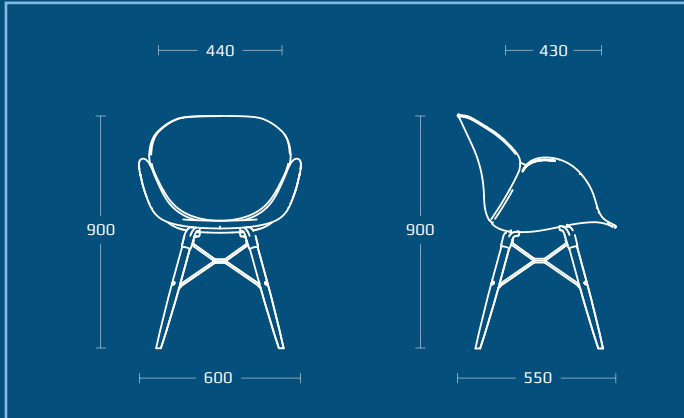

AXIS - AX-TL-HIGH

AX-TL(SP) - OPTIONAL UPHOLSTERED SEAT PAD

AXA-FLC / AXA-TL / AXA-FLB

AXIS

AX-TL

Axis chair with beech legs.

DIMENSIONS	
WIDTH	470mm
DEPTH	470mm
SEAT HEIGHT	470mm
OVERALL HEIGHT	830mm

AX-FLC / AX-FLB

Axis chair with chrome / black steel legs.

DIMENSIONS	
WIDTH	470mm
DEPTH	470mm
SEAT HEIGHT	470mm
OVERALL HEIGHT	830mm

AX-TL-HIGH

Axis high stool with beech legs.

DIMENSIONS	
WIDTH	470mm
DEPTH	470mm
SEAT HEIGHT	680mm
OVERALL HEIGHT	1080mm

AXIS

AXA-TL

Axis armchair with beech legs.

DIMENSIONS	
WIDTH	600mm
DEPTH	550mm
SEAT HEIGHT	470mm
OVERALL HEIGHT	900mm

AXA-FLC / AXA-FLB

Axis armchair with chrome / black steel legs.

DIMENSIONS	
WIDTH	600mm
DEPTH	550mm
SEAT HEIGHT	470mm
OVERALL HEIGHT	900mm