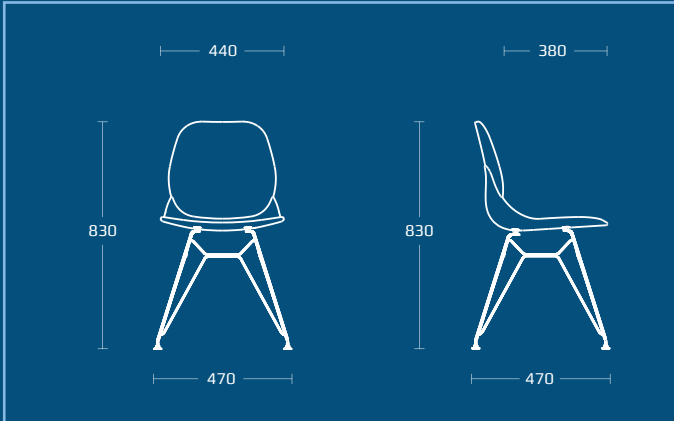

AXIS - AX-TL-HIGH

AX-TL(SP) - OPTIONAL UPHOLSTERED SEAT PAD

AXA-FLC / AXA-TL / AXA-FLB

AXIS

AX-TL

Axis chair with beech legs.

DIMENSIONS	
WIDTH	470mm
DEPTH	470mm
SEAT HEIGHT	470mm
OVERALL HEIGHT	830mm

AX-FLC / AX-FLB

Axis chair with chrome / black steel legs.

DIMENSIONS	
WIDTH	470mm
DEPTH	470mm
SEAT HEIGHT	470mm
OVERALL HEIGHT	830mm

AX-TL-HIGH

Axis high stool with beech legs.

DIMENSIONS	
WIDTH	470mm
DEPTH	470mm
SEAT HEIGHT	680mm
OVERALL HEIGHT	1080mm

AXIS

AXA-TL

Axis armchair with beech legs.

DIMENSIONS	
WIDTH	600mm
DEPTH	550mm
SEAT HEIGHT	470mm
OVERALL HEIGHT	900mm

AXA-FLC / AXA-FLB

Axis armchair with chrome / black steel legs.

DIMENSIONS	
WIDTH	600mm
DEPTH	550mm
SEAT HEIGHT	470mm
OVERALL HEIGHT	900mm