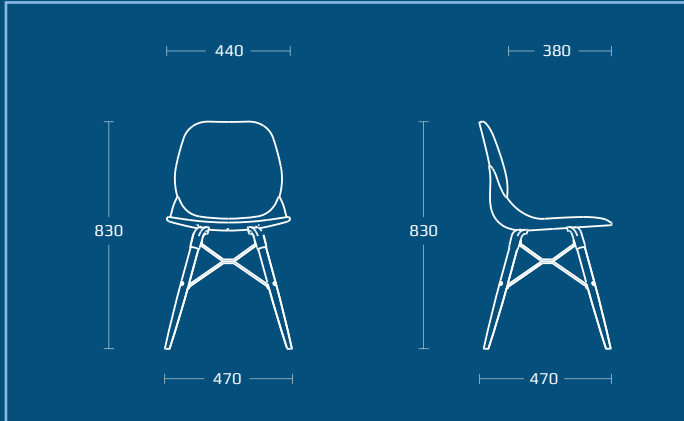

AXIS - AX-TL-HIGH

AX-TL(SP) - OPTIONAL UPHOLSTERED SEAT PAD

AXA-FLC / AXA-TL / AXA-FLB

AXIS

AX-TL

Axis chair with beech legs.

DIMENSIONS	
WIDTH	470mm
DEPTH	470mm
SEAT HEIGHT	470mm
OVERALL HEIGHT	830mm

AX-FLC / AX-FLB

Axis chair with chrome / black steel legs.

DIMENSIONS	
WIDTH	470mm
DEPTH	470mm
SEAT HEIGHT	470mm
OVERALL HEIGHT	830mm

AX-TL-HIGH

Axis high stool with beech legs.

DIMENSIONS	
WIDTH	470mm
DEPTH	470mm
SEAT HEIGHT	680mm
OVERALL HEIGHT	1080mm

AXIS

AXA-TL

Axis armchair with beech legs.

DIMENSIONS	
WIDTH	600mm
DEPTH	550mm
SEAT HEIGHT	470mm
OVERALL HEIGHT	900mm

AXA-FLC / AXA-FLB

Axis armchair with chrome / black steel legs.

DIMENSIONS	
WIDTH	600mm
DEPTH	550mm
SEAT HEIGHT	470mm
OVERALL HEIGHT	900mm