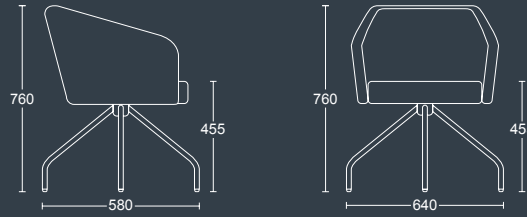

#### DIMENSIONS

**WIDTH** 640mm  
**DEPTH** 580mm  
**SEAT HEIGHT** 455mm  
**OVERALL HEIGHT** 760mm

#### DIMENSIONS

**WIDTH** 1140mm  
**DEPTH** 580mm  
**SEAT HEIGHT** 455mm  
**OVERALL HEIGHT** 760mm

**pulse**  
 DESIGN

Parkside Mill, Walter Street, Blackburn, Lancashire BB1 1TL  
 Telephone: 01254 673 400 Fax: 01254 665 571  
 Email: sales@pulse-design.co.uk www.pulse-design.co.uk