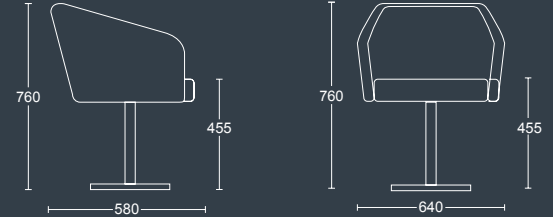

#### DIMENSIONS

**WIDTH** 640mm  
**DEPTH** 580mm  
**SEAT HEIGHT** 455mm  
**OVERALL HEIGHT** 760mm

#### DIMENSIONS

**WIDTH** 1140mm  
**DEPTH** 580mm  
**SEAT HEIGHT** 455mm  
**OVERALL HEIGHT** 760mm

**pulse**  
 DESIGN

Parkside Mill, Walter Street, Blackburn, Lancashire BB1 1TL  
 Telephone: 01254 673 400 Fax: 01254 665 571  
 Email: sales@pulse-design.co.uk www.pulse-design.co.uk