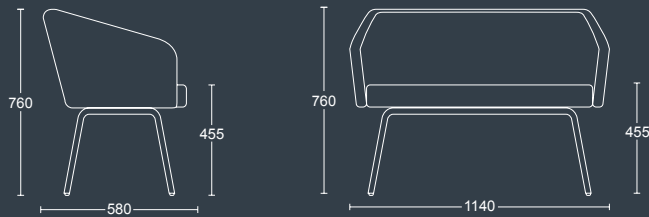

#### DIMENSIONS

**WIDTH** 640mm  
**DEPTH** 580mm  
**SEAT HEIGHT** 455mm  
**OVERALL HEIGHT** 760mm

#### DIMENSIONS

**WIDTH** 1140mm  
**DEPTH** 580mm  
**SEAT HEIGHT** 455mm  
**OVERALL HEIGHT** 760mm

**pulse**  
 DESIGN

Parkside Mill, Walter Street, Blackburn, Lancashire BB1 1TL  
 Telephone: 01254 673 400 Fax: 01254 665 571  
 Email: sales@pulse-design.co.uk www.pulse-design.co.uk