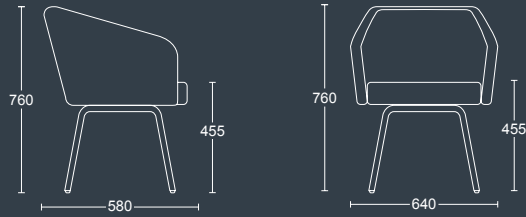

#### DIMENSIONS

**WIDTH** 640mm  
**DEPTH** 580mm  
**SEAT HEIGHT** 455mm  
**OVERALL HEIGHT** 760mm

#### DIMENSIONS

**WIDTH** 1140mm  
**DEPTH** 580mm  
**SEAT HEIGHT** 455mm  
**OVERALL HEIGHT** 760mm

**pulse**  
 DESIGN

Parkside Mill, Walter Street, Blackburn, Lancashire BB1 1TL  
 Telephone: 01254 673 400 Fax: 01254 665 571  
 Email: sales@pulse-design.co.uk www.pulse-design.co.uk